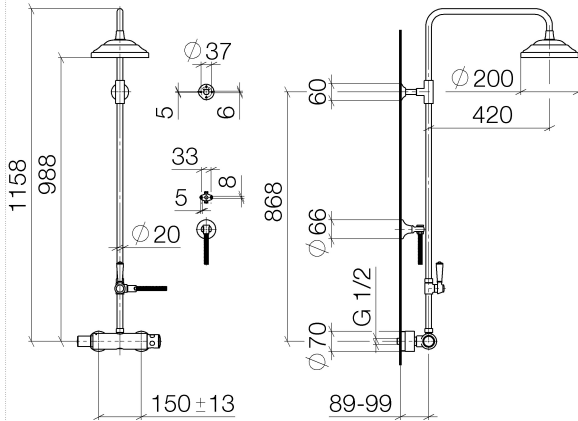

MADISON Showerpipe with shower thermostat without hand shower - Brushed Dark Platinum

MADISON

34 459 360

- shower with fixed riser projection 420mm
- rain shower Ø 200 mm
- rain shower with anti-scale system
- max. rainshower flow 14 l/min
- Function from: 8 l/min
- rotary diverter for fixed-riser shower/hand shower
- height of fittings up to rain shower (bottom edge) 985mm
- height of fittings up to top edge of elbow 1160mm
- two-part push-on rosette Ø 65 mm
- rosette for shower holder Ø 65mm
- rosette for wall mounting Ø 60mm
- gauge 150 mm - 13 mm
- metal shower hose 1250mm with integrated anti-twist protection
- 1/2" connection
- Pipe diameter 20 mm

	Brushed Dark Platinum	34 459 360-99
	Chrome	34 459 360-00
	Brushed Platinum	34 459 360-06
	Platinum	34 459 360-08
	Durabrand (23kt Gold)	34 459 360-09
	Brushed Durabrand (23kt Gold)	34 459 360-28

This article does not include a hand shower!

Intrinsic protection against back flow.

NOTE: The handles must be ordered separately from the fittings!

34 459 360
1:10

Flow rate chart

Certificates

LGA_38665.

34 459 360
Parts for other
finishes can be found
here: [Chrome](#)

Spare parts list

No.	Item Number	Name	Quantity used	Delivery time
1	04 12 05 038 01-99	shower	1	30
2	04 28 22 101 20-99	spout	1	30
3	90 14 10 011 00 90	seal	1	2
4	90 17 11 037 01-99	holder	1	30
5	90 28 22 104 00-99	pipe	1	30
6	90 17 09 045 01-99	diverter	1	30
7	09 30 30 064-99	screw	1	30
8	09 18 20 011-99	base	1	30
9	09 28 22 013 90	pipe	1	2
10	11 170 370-99	MADISON Lever insert - Brushed Dark Platinum	1	30
11	09 30 30 062-99	screw	1	30
12	09 14 10 122 90	seal	1	2
13	28 104 970-99	Metal shower hose 1/2" x 1/2" x 1250 mm - Brushed Dark Platinum	1	2
14	28 050 410-99	holder	1	60
15	90 28 22 103 00-99	pipe	1	30
16	90 14 20 002 00 90	seal	1	2
17	04 17 01 044 01-99	fitting	1	30