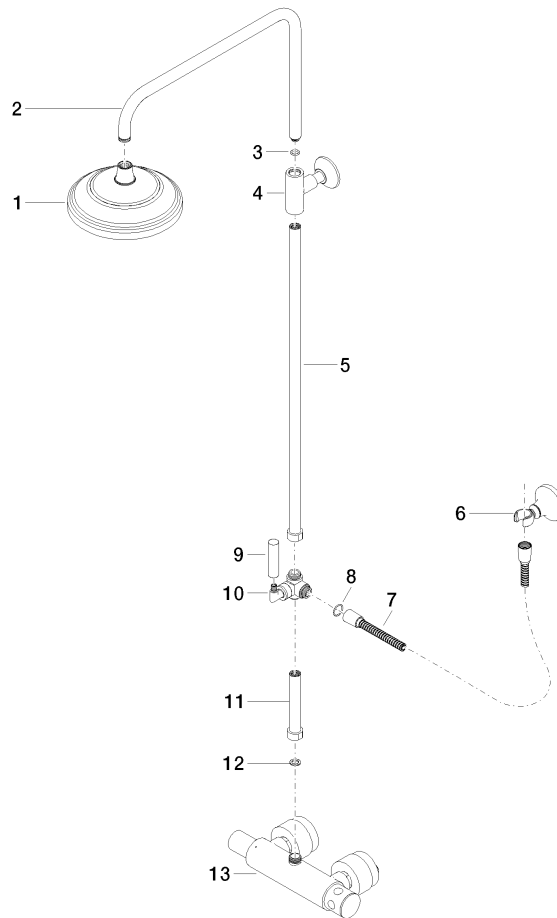

MADISON Showerpipe with shower thermostat without hand shower - Brushed Dark Platinum

MADISON

34 459 360

- shower with fixed riser projection 420mm
- rain shower Ø 200 mm
- rain shower with anti-scale system
- max. rainshower flow 14 l/min
- Function from: 8 l/min
- rotary diverter for fixed-riser shower/hand shower
- height of fittings up to rain shower (bottom edge) 985mm
- height of fittings up to top edge of elbow 1160mm
- two-part push-on rosette Ø 65 mm
- rosette for shower holder Ø 65mm
- rosette for wall mounting Ø 60mm
- gauge 150 mm - 13 mm
- metal shower hose 1250mm with integrated anti-twist protection
- 1/2" connection
- Pipe diameter 20 mm

Intrinsic protection against back flow.

NOTE: The handles must be ordered separately from the fittings!

34 459 360
1:10

Flow rate chart

Certificates

LGA_38665.

34 459 360
Parts for other
finishes can be found
here: [Chrome](#)

Spare parts list

No.	Item Number	Name	Quantity used	Delivery time
1	04 12 05 038 01-99	shower	1	30
2	04 28 22 101 20-99	spout	1	30
3	90 14 10 011 00 90	seal	1	2
4	90 17 11 037 01-99	holder	1	30
5	90 28 22 104 00-99	pipe	1	30
6	90 17 09 045 01-99	diverter	1	30
7	09 30 30 064-99	screw	1	30
8	09 18 20 011-99	base	1	30
9	09 28 22 013 90	pipe	1	2
10	11 170 370-99	MADISON Lever insert - Brushed Dark Platinum	1	30
11	09 30 30 062-99	screw	1	30
12	09 14 10 122 90	seal	1	2
13	28 104 970-99	Metal shower hose 1/2" x 1/2" x 1250 mm - Brushed Dark Platinum	1	2
14	28 050 410-99	holder	1	60
15	90 28 22 103 00-99	pipe	1	30
16	90 14 20 002 00 90	seal	1	2
17	04 17 01 044 01-99	fitting	1	30