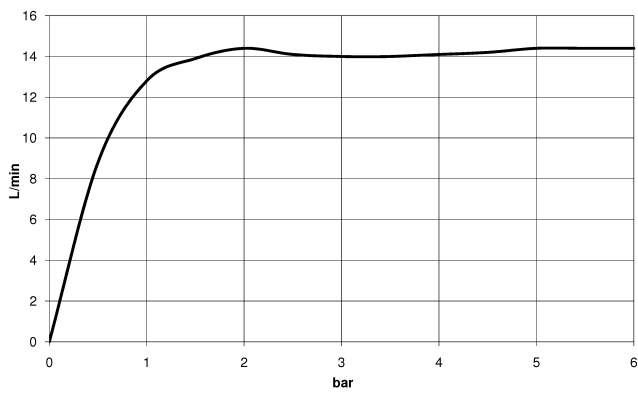

MADISON Showerpipe with shower thermostat without hand shower - Brushed Dark Platinum

MADISON

34 459 360

- shower with fixed riser projection 420mm
- rain shower Ø 200 mm
- rain shower with anti-scale system
- max. rainshower flow 14 l/min
- Function from: 8 l/min
- rotary diverter for fixed-riser shower/hand shower
- height of fittings up to rain shower (bottom edge) 985mm
- height of fittings up to top edge of elbow 1160mm
- two-part push-on rosette Ø 65 mm
- rosette for shower holder Ø 65mm
- rosette for wall mounting Ø 60mm
- gauge 150 mm - 13 mm
- metal shower hose 1250mm with integrated anti-twist protection
- 1/2" connection
- Pipe diameter 20 mm

Intrinsic protection against back flow.

NOTE: The handles must be ordered separately from the fittings!

34 459 360
1:10

Flow rate chart

Certificates

LGA_38665.

34 459 360
Parts for other
finishes can be found
here: [Chrome](#)